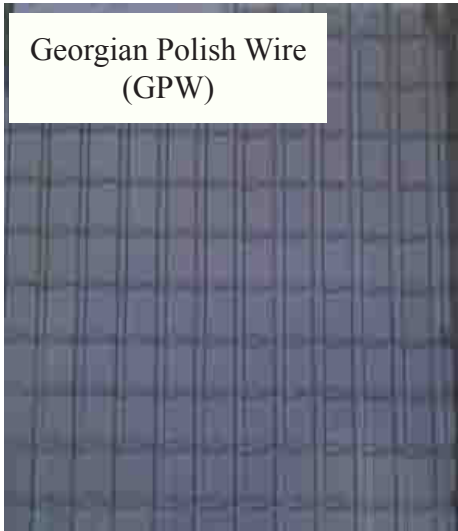

Georgian Polish Wire (GPW)