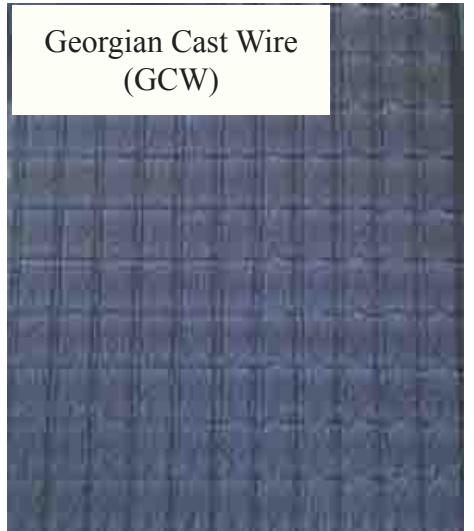

Greylite #14

5mm Bronze Mirror (polished)

Georgian Polish Wire (GPW)

Georgian Cast Wire (GCW)

Bronze Laminated

Gluechip

4mm Amber Arctic

4mm Arctic