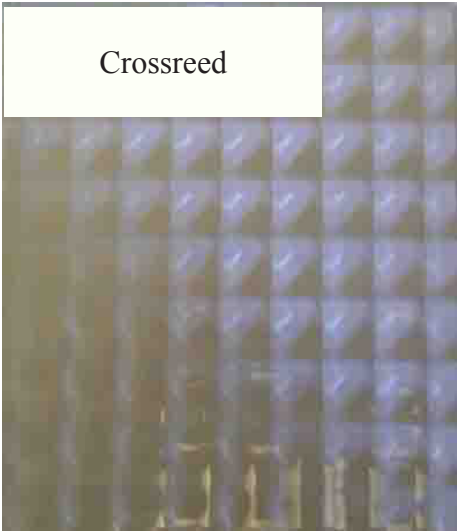

## AND ENTRANCE LTD.

*"Serving the Lower Mainland and Fraser Valley"*

3mm Seedy (Spectrum)  
Pattern Runs Vertically

Delta Sandblast

5mm Niagara

3mm Water (Spectrum)  
Pattern Runs Vertically

Factrolite

White Diffused  
Laminated

Satin Etch Mirror  
(Polished)

4mm Pinreed

Satin Etch

Crossreed

Green Laminated

Grey Laminated

6mm Mirrorpane

6mm Starfire (Polished)

Greylite #14

5mm Bronze Mirror (polished)

Georgian Polish Wire (GPW)

Georgian Cast Wire (GCW)

Bronze Laminated

Gluechip

4mm Amber Arctic

4mm Arctic